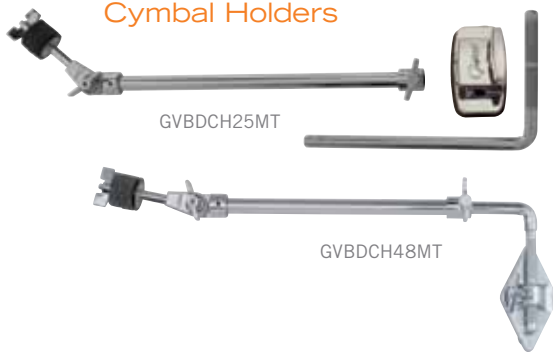

Bass Drum Custom

Custom Option Model

Optional USA Custom Spec

Hoops	GINLAY-SBK GINLAY-SWM GINLAY-GBK GINLAY-GWM GINLAY-SPL GINLAY-SAT GHOO-P-SBK GHOO-P-SWM GHOO-P-GBK GHOO-P-GWM	Satin Black hoop with inlay (specify inlay color) Satin Natural hoop with inlay (specify inlay color) Gloss Black hoop with inlay (specify inlay color) Gloss Natural hoop with inlay (specify inlay color) Matching Gloss hoop with inlay (specify inlay color) Matching Satin hoop with inlay (specify inlay color) Satin Black hoop with no inlay Satin Natural hoop with no inlay Gloss Black hoop with no inlay Gloss Natural hoop with no inlay
Bass Drum T-Rods	G5454TMT G5454GTMT G5454BTMT	T-Rods (Chrome) T-Rods (Gold) T-Rods (Black)
Spurs	G4966MT	Vintage Spurs
Claw Hooks	G5462MT G5462GMT G5462BMT	Classic Gretsch Bass Drum Claw (Chrome) Classic Gretsch Bass Drum Claw (Gold) Classic Gretsch Bass Drum Claw (Black)
Bass Drum Mount Plates	G4945MT G4945GMT G4945BMT	Bass mounting plate for tom post (Chrome) Bass mounting plate for tom post (Gold) Bass mounting plate for tom post (Black)
Rail Mounts	GVRMMT	Vintage Rail Consolelette with clip mount
Cymbal Holders	GVBDC20MT GVBDC25MT GVBDC48MT	Vintage BD cymbal holder with G9020 bracket (12.7mm) Vintage BD cymbal holder with G9025 bracket (12.7mm) Vintage BD cymbal holder with G4820 bracket (10.3mm)
Internal Mufflers	G5430BMT G5430MT	Batter muffler Resonant muffler
Logo Heads	GPFIBERMT GPERB GPCOAT12MT GPERB12MT GPFIBER12MT	Permatone Fiberskyn w/Black offset logo Permatone Ebony single-ply w/White offset logo Permatone White single-ply w/Black 12:00 logo Permatone Ebony single-ply w/White 12:00 logo Permatone Fiberskyn w/Black 12:00 logo

Internal Mufflers

G5430MT/BMT

Cymbal Holders

GVBDC25MT

GVBDC48MT

Bass Drum Logo Heads

GPFIBERMT

GPERB