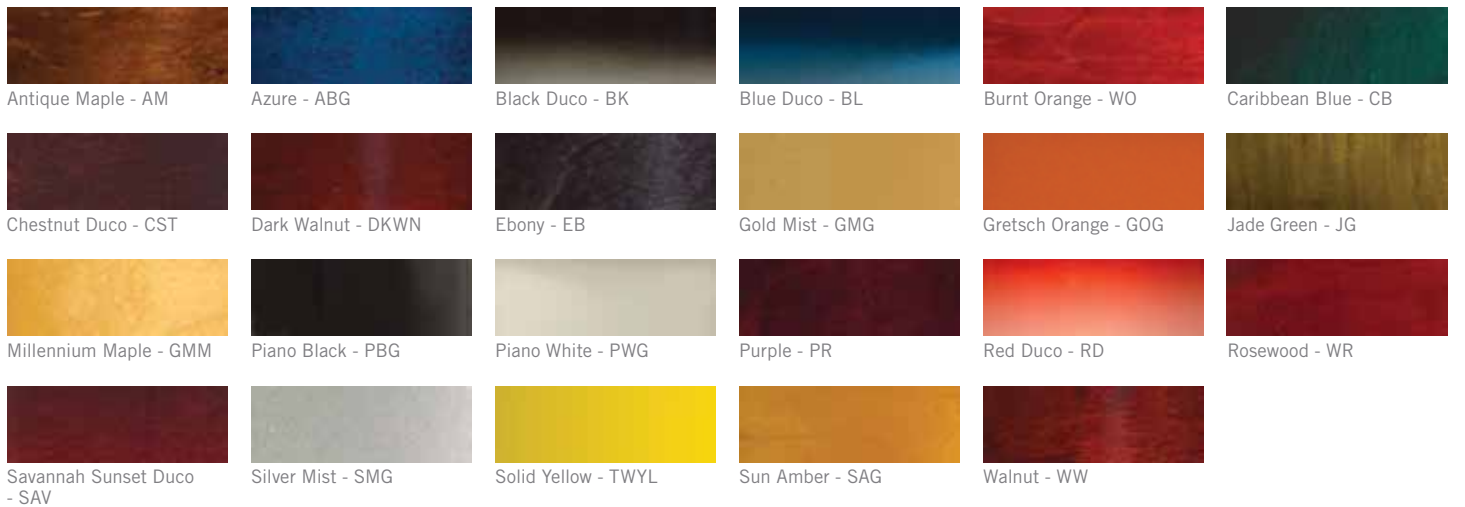

Nitrocellulose Gloss Lacquer Finishes Finish Code "SPL"

Nitrocellulose Lacquer Satin Finishes Finish Code "SAT"

Curly Maple Finishes Finish Code "CM"

Harlequin Finishes Finish Code "HQ"

Floor Toms Chrome Hardware			
Diameter	Shell Size	Model	Lugs
13"	13x13	C-1313F	12
14"	12x14	C-1214F	16
	14x14	C-1414F	16
15"	15x15	C-1515F	16
16"	14x16	C-1416F	16
	16x16	C-1616F	16
18"	16x18	C-1618F	20
	18x18	C-1818F	20