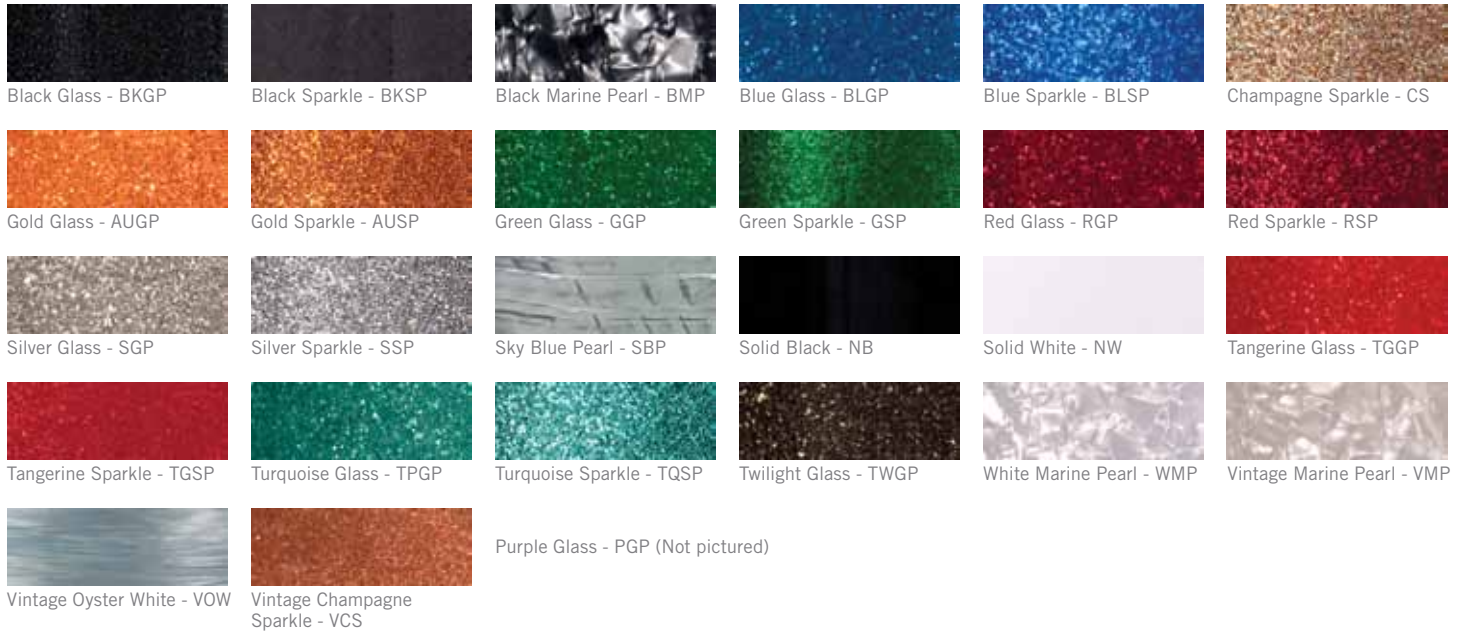

Nitrocellulose Gloss Lacquer Finishes Finish Code "SPL"

Nitrocellulose Lacquer Satin Finishes Finish Code "SAT"

Curly Maple Finishes Finish Code "CM"

Harlequin Finishes Finish Code "HQ"

Floor Toms Chrome Hardware			
Diameter	Shell Size	Model	Lugs
13"	13x13	C-1313F	12
14"	12x14	C-1214F	16
	14x14	C-1414F	16
15"	15x15	C-1515F	16
16"	14x16	C-1416F	16
	16x16	C-1616F	16
18"	16x18	C-1618F	20
	18x18	C-1818F	20