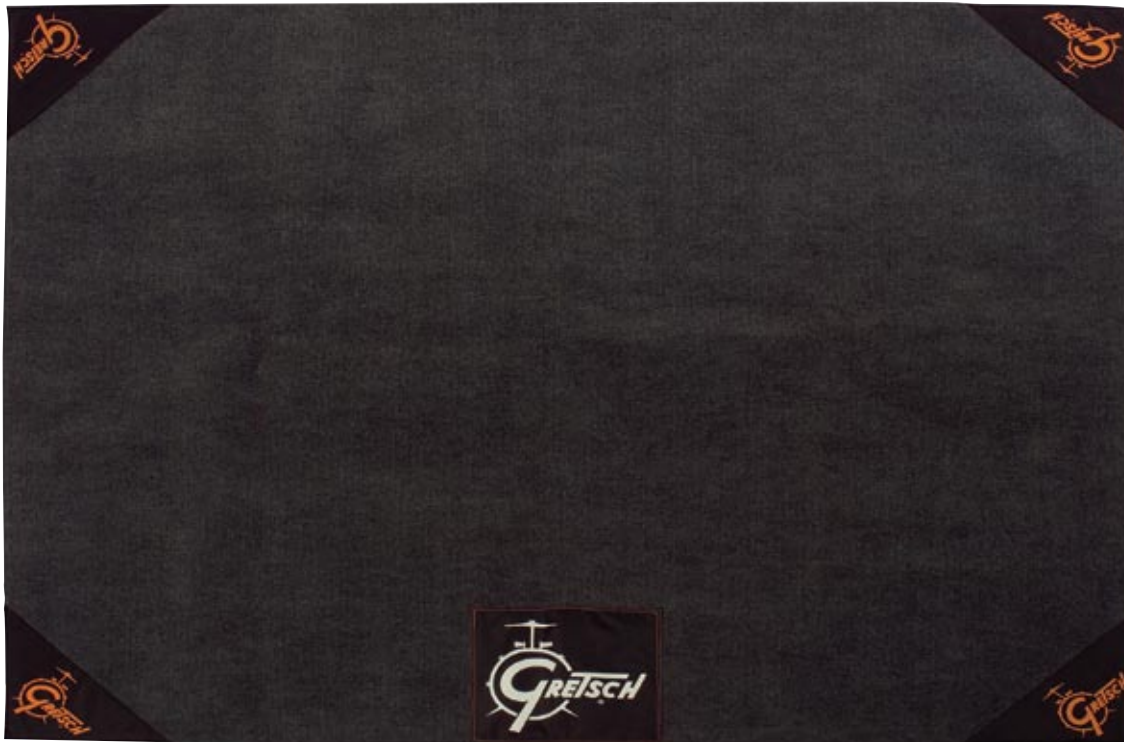

Gretsch Drum Accessories

GRE-RUG Gretsch Drum Rug

Gretsch's new drum rug gives drummers a way to showcase their kit like never before. The low-profile gray rug measures a generous 5-1/2 feet by 4-1/2 feet to easily accommodate a wide range of drum setups. The rug fiber is constructed of a durable, short cut, industrial nap. Attached to the underside is a 1-1/2" rubber strip sewn along the perimeter of each side to provide grip on smooth surfaces such as concrete and wood. The rug can easily be transported by rolling it or folding it up after use.

Each corner features black nylon triangles that are weighted to prevent corner flap during performance; orange Gretsch logos decorate each of them. The rug's front-center is adorned with an 11" x 10" Gretsch logo printed in white over durable black nylon with orange stitching to give this Gretsch rug a look that is as unique as Gretsch drums.

Rubber backing strip

Features:

- 5-1/2 feet by 4-1/2 feet
- Anti-slip rubber strip on backing
- Industrial strength carpet fiber
- Weighted corners to prevent corner flap
- Gretsch logos provide graphic appeal
- Mini Gretsch lugs